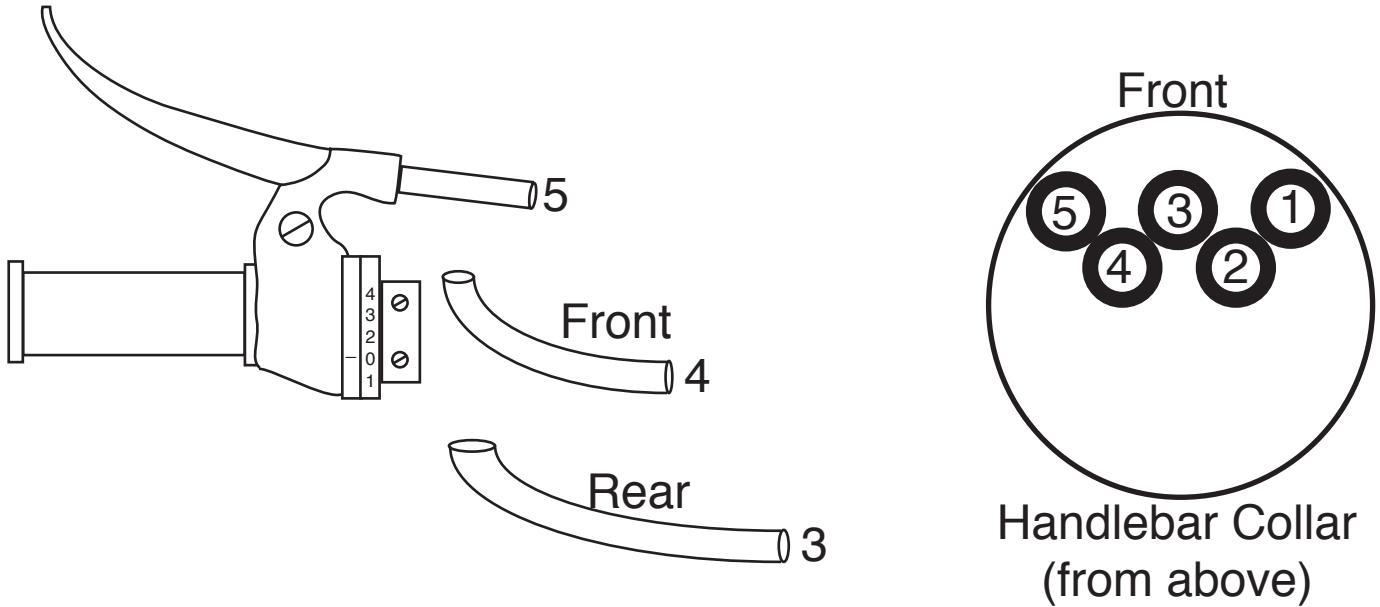

Heinkel Tourist 103A0 Cable Layout

- 1 - Throttle
- 2 - Front brake
- 3 - Gear (long)
- 4 - Gear (short)
- 5 - Clutch